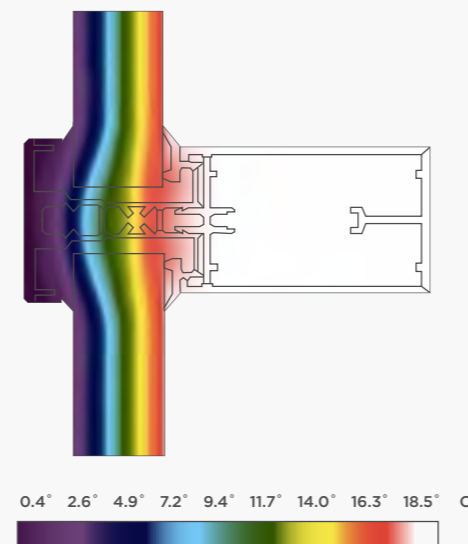

WARMER IN WINTER COOLER IN SUMMER

This heat chart demonstrates the superior thermal efficiency of an Atlas roof rafter. When temperatures are cold outside, the Atlas roof retains the heat.