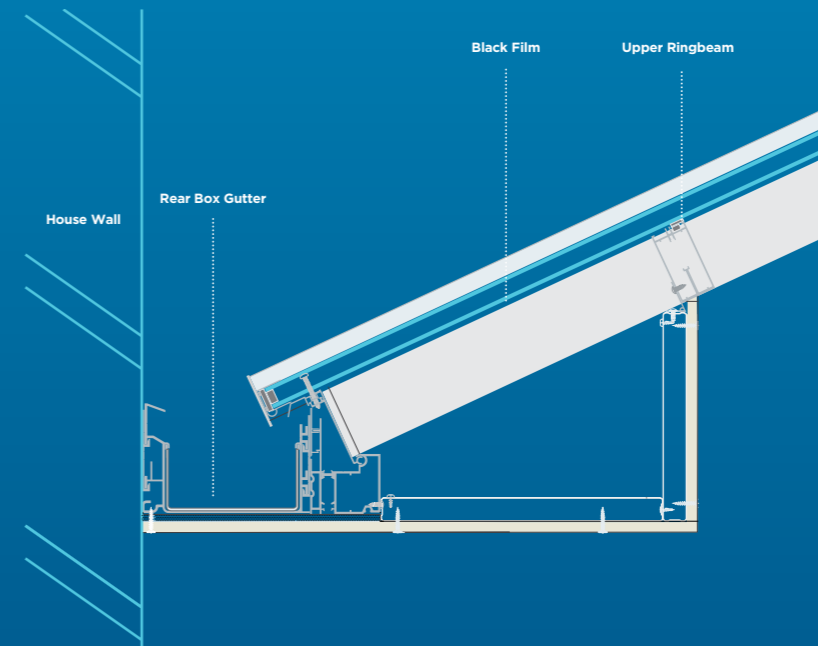

SKYROOM STRUCTURE