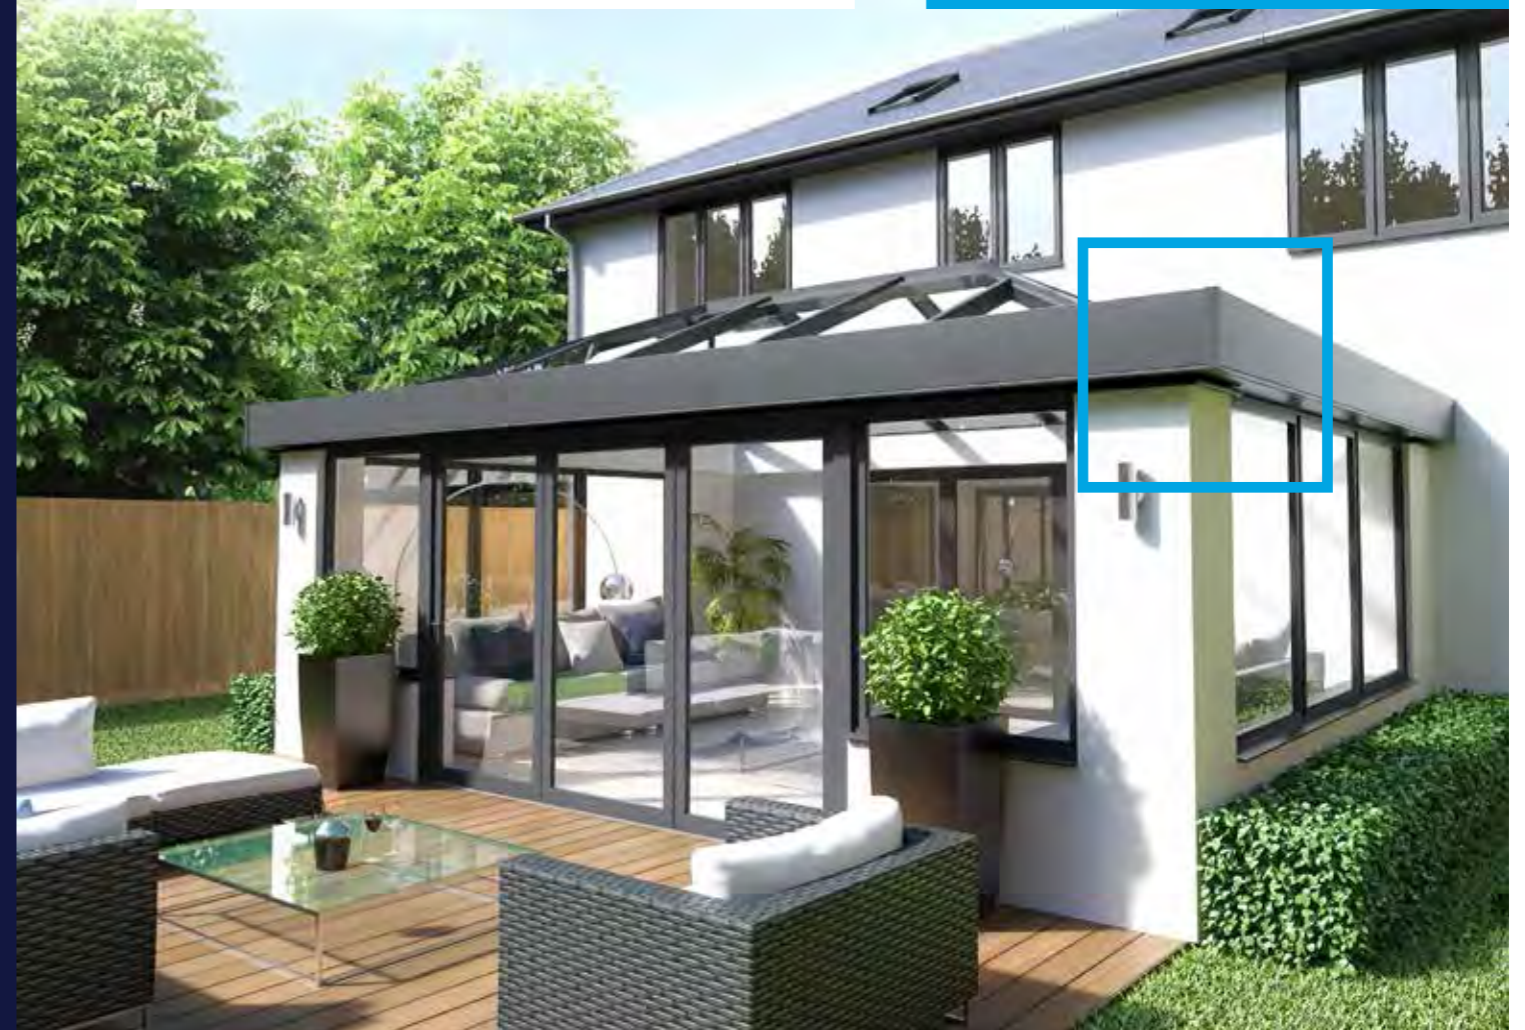

ADMIRE YOUR SKYROOM FROM ABOVE

The experienced engineers at Atlas have added a **black film** to the low level roof glass to conceal the inside of the internal pelmet, when viewed from above or an upstairs window. The purpose designed glazing film is on the inside face of the glass and is tastefully obscured from view at eye level by the external fascia cornice.