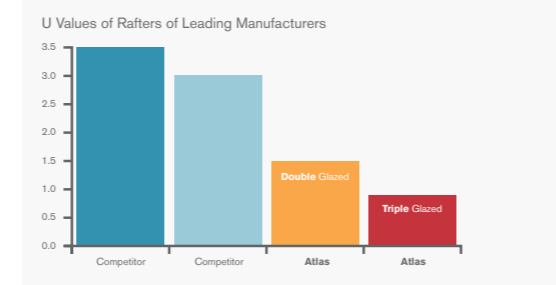

Independent tests prove that the Atlas roof frame is the most thermally efficient in the UK domestic conservatory market. As tested by the BBA.

A U Value is the measure of heat loss from a building structure. A high U Value means thermal insulation is poor whilst a low U Value indicates a good thermal insulation.

The Atlas roof rafter has a U Value of 1.5 which is **twice as thermally efficient** as its nearest competitor. When triple glazed the roof rafter achieves a U value of 0.95. The overall Atlas roof can have a U Value as low as 1.0 dependent on size and style.

*Based on triple glazed option.