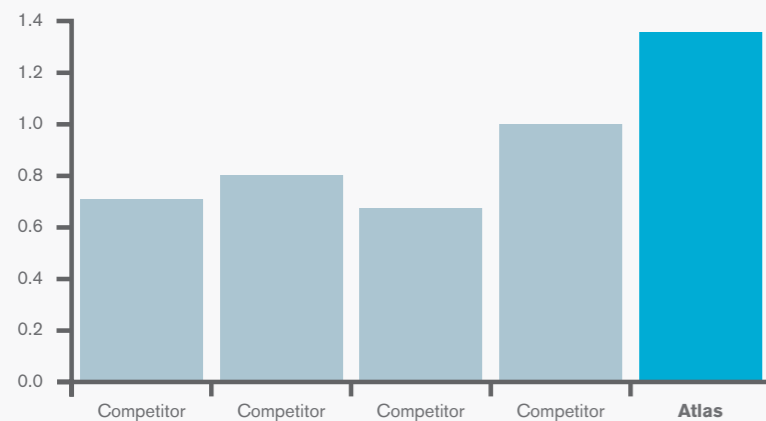

SUPREME THERMAL PERFORMANCE

INDEPENDENT ACCREDITATION

Independent tests carried out by the British Board of Agrément (BBA), Queen's University and Independent structural engineers confirm the Atlas roof is the strongest glazed roofing available in the UK domestic conservatory market. Atlas roofs have been designed to withstand **33% greater live loads** (wind/snow) than other roof manufacturers.

Kn/m2 (Wind and Snowloading Values from BBA Report)