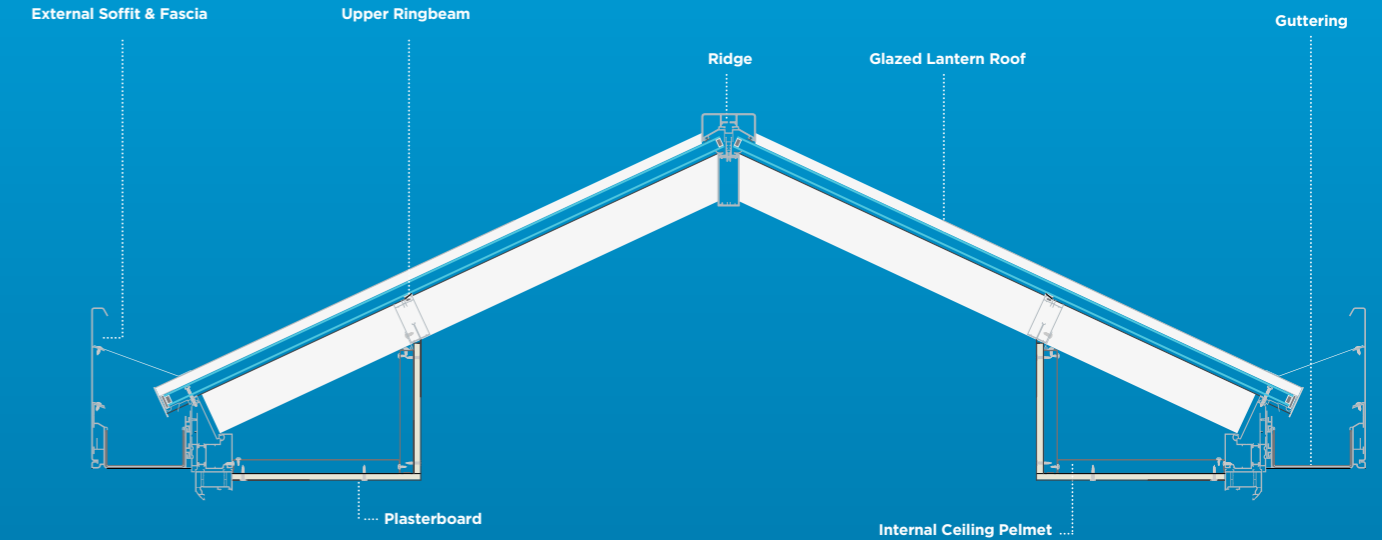

### INDEPENDENT ACCREDITATION

Independent tests carried out by the British Board of Agrément (BBA), Queen's University and Independent structural engineers confirm the Atlas roof is the strongest glazed roofing available in the UK domestic conservatory market. Atlas roofs have been designed to withstand **33% greater live loads** (wind/snow) than other roof manufacturers.

### WARMER IN WINTER COOLER IN SUMMER

This heat chart demonstrates the superior thermal efficiency of an Atlas roof rafter. When temperatures are cold outside, the Atlas roof retains the heat.

## SKYROOM STRUCTURE